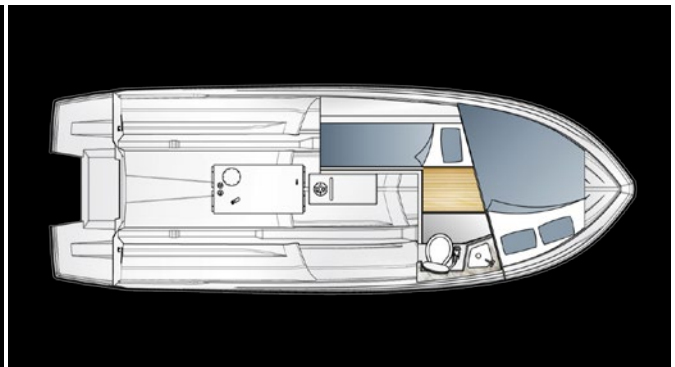

Standardutstyr

Skrogvindu forkabin	2	Kokeapparat kompakt gass	1
Skrogvindu senterkabin	1	Kjøleskap 49 liter	1
Skrogvindu toalettrom	1	Dreggluker akter	1
LED lanterner	3	Dreggluke forut	1
LED down lights kabin	1	Bransluktungsapparat	1
LED leselamper kabiner	3	Batteri	1
LED down lights toalettrom	1	Hovedstrømsskap med automatsikringer	1
LED down lights pilothus	2	Baugpropell tunnel	1
Speil toalettrom	1	Badeplattform	2
Overskap toalettrom	1	Badestige	1
Toaletterull holder	1	Hanskerom med USB kontakt	2
Lagringsrom frontkabin	3	Lagringsrom sider pilothus	2
Lufteventiler kabin	1	12V uttak	1
Lufteventil toalett	1	USB Ladeuttak	4
Lufteventiler pilothus	2	Lensepumpe manuell	1
Putesett kabiner	2	Lensepumpe elektrisk	2
Putesett pilothus	1	Stuerom	18
Vipperygg co-pilotseter	1	Kraftige kryssholter	6
Pilotstol regulerbar høyde, lengde roterbar	1	Kraftige rustfrirekker og gripehåndtak	9
Putesett akterdekk	1		
Vipperygg akterbenk med varetrekk	1		
Spisebord med koppholdere pilothus	1		
Koppholdere	8		
Hydraulisk styring	1		
Eksklusivt ratt	1		
Kontrollboks elektronisk gir/gass med trim bryter	1		
Svitspanel med dødmannsbyter	1		
Drivstofftank 230L	1		
Ferskvannstank 100L	1		
Septiktank 40L	1		

Option Electric Soft Top